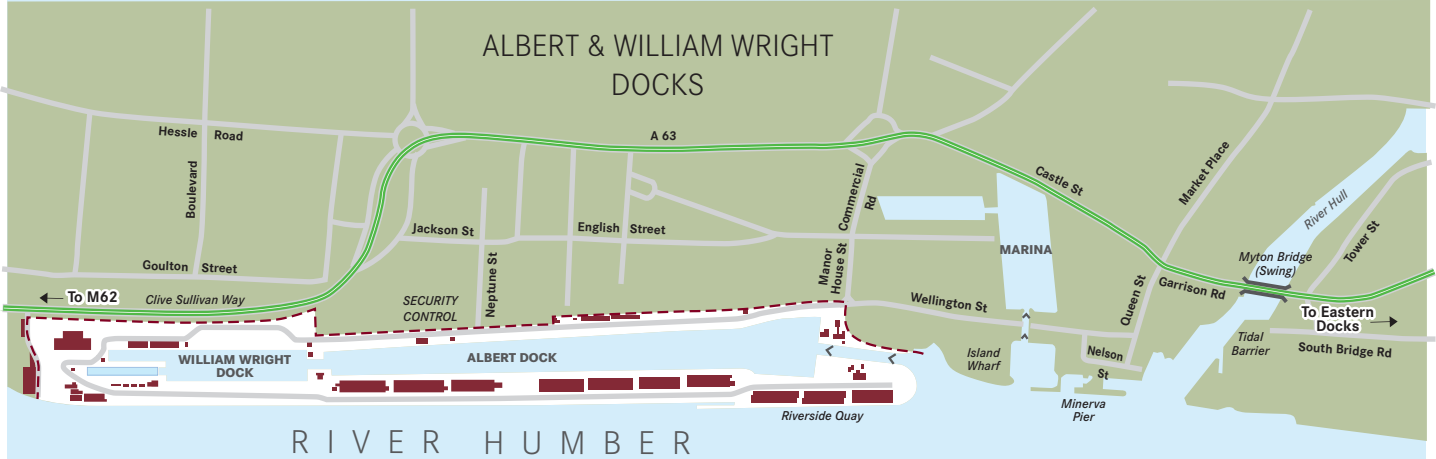

ALBERT & WILLIAM WRIGHT DOCKS

SCALE