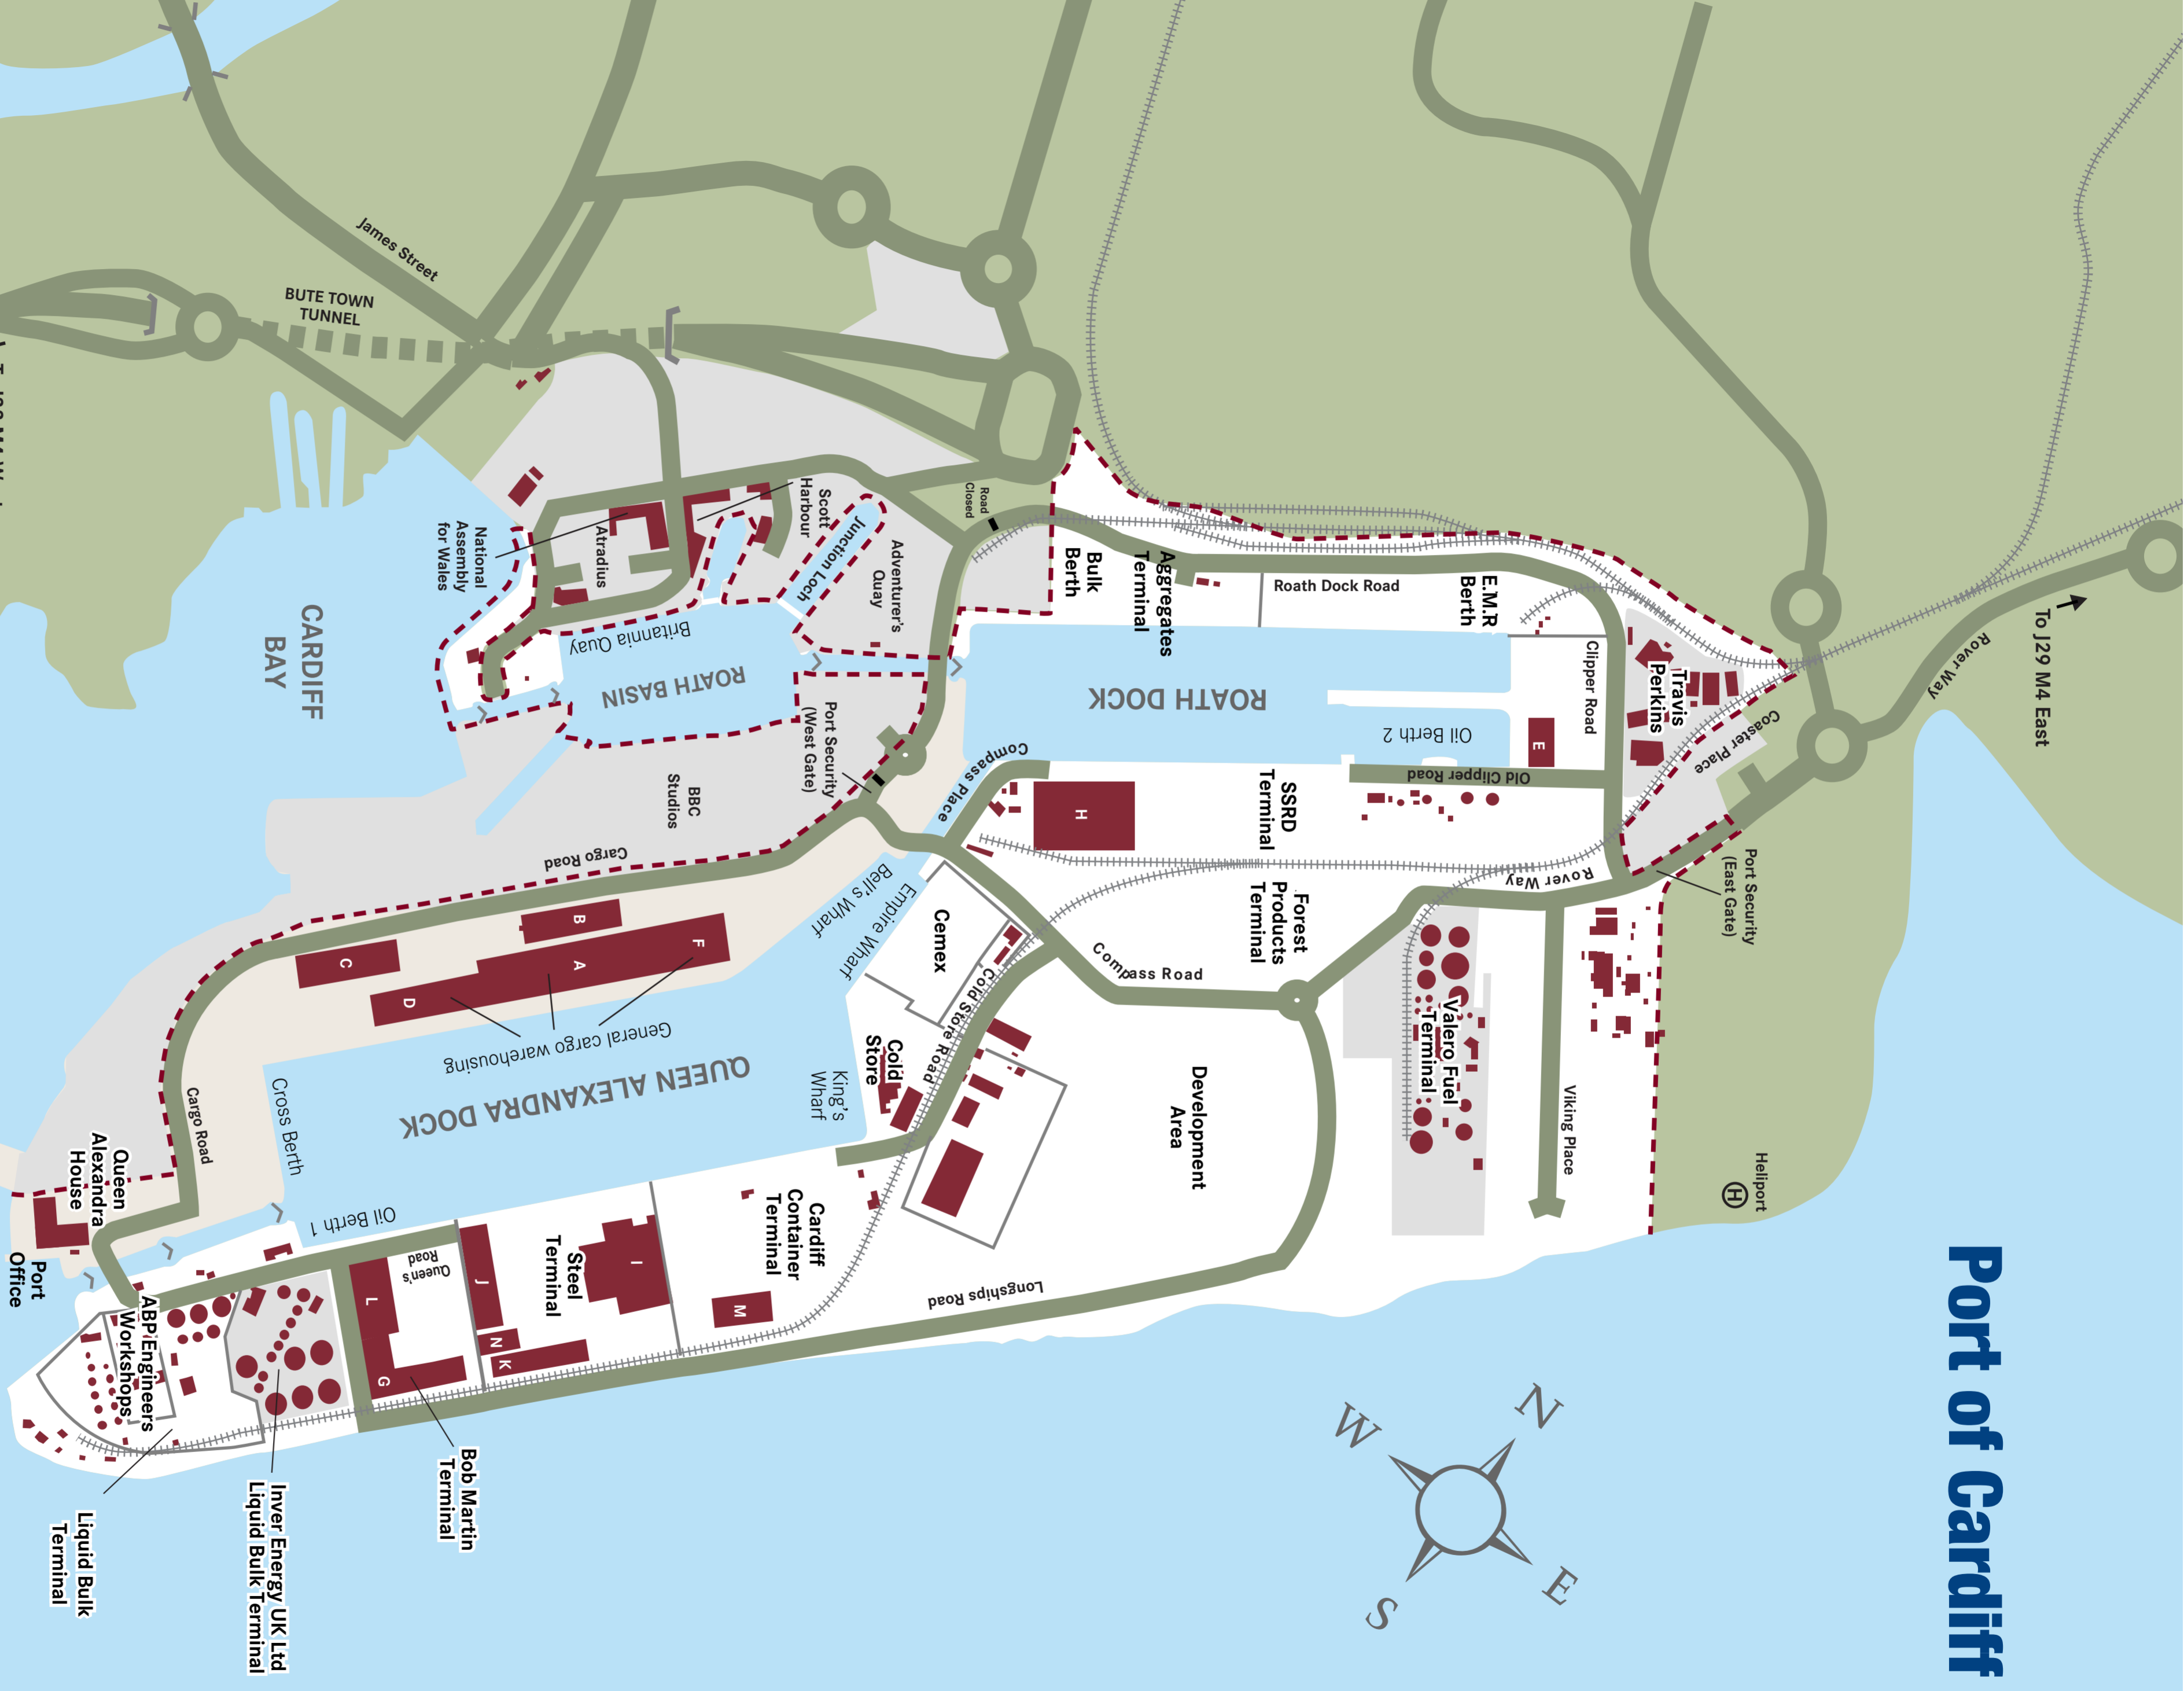

# Port of Cardiff

**SCALE**

CARDIFF BAY

ROATH DOCK

QUEEN ALEXANDRA DOCK

To J33 M4 West

To J29 M4 East

Cardiff Bay Barrage